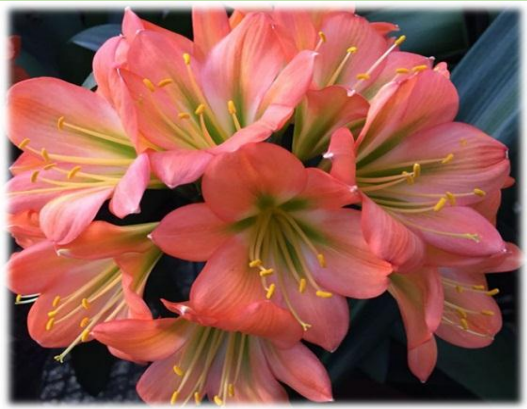

Cameo Original

Dooley

DP18012
R 120

Cameo Original

Angelica

DP18013
R 120

Cameo Original

White Throat Orange

DP18014
R 120

Cameo Original

Angel's Delight

DP18015
R 120

Cameo Original

September Sunshine

DP18016
R 120

Cameo Original